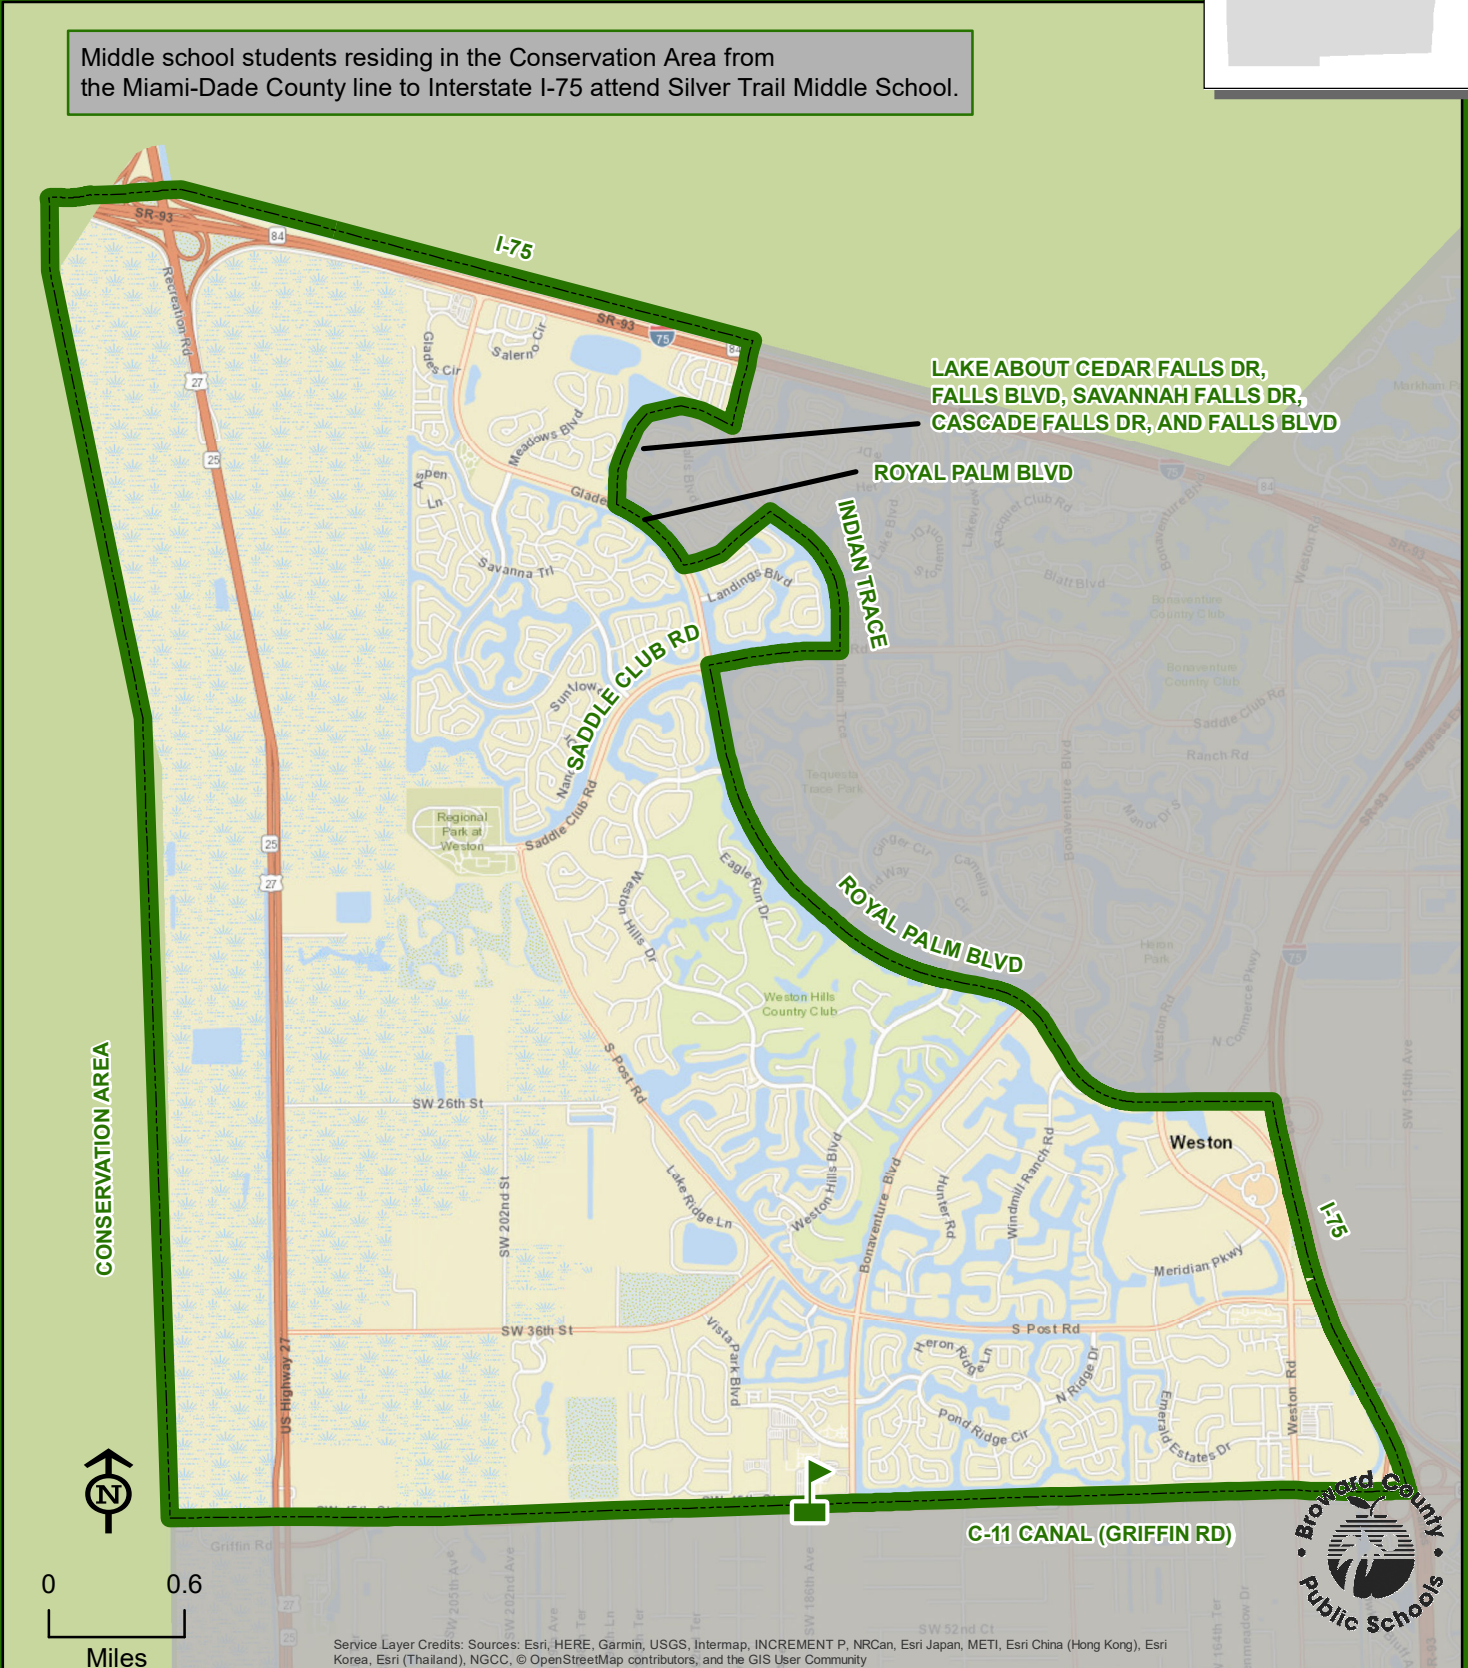

FALCON COVE MIDDLE SCHOOL

4251 BONAVENTURE BOULEVARD
WESTON, FLORIDA 33332
754-323-3200

Innovative Program

Middle school students residing in the Conservation Area from the Miami-Dade County line to Interstate I-75 attend Silver Trail Middle School.

FALCON COVE

Service Layer Credits: Sources: Esri, HERE, Garmin, USGS, Intermap, INCREMENT P, NRCan, Esri Japan, METI, Esri China (Hong Kong), Esri Korea, Esri (Thailand), NGCC, © OpenStreetMap contributors, and the GIS User Community

THIS MAP IS FOR CONCEPTUAL PURPOSES ONLY AND SHOULD NOT BE USED FOR LEGAL BOUNDARY DETERMINATIONS